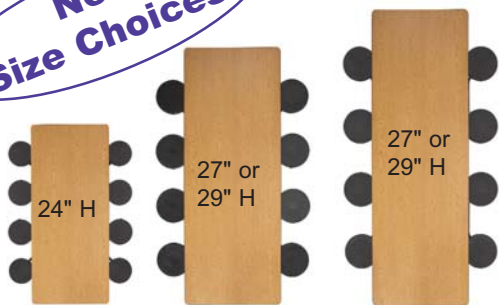

School Cafeteria Tables

GRADUATE® Tables*

- **Saves time and money:** A breeze to operate with a number of advantages over traditional cafeteria table designs. No need to move the entire table to clean up a spill, or to clean under tables.
- **Easy to transport:** Simply load the table with food, computers, books, or keyboards and you are ready to transport anywhere in the building. Units also butt up to each other end-to-end or side-to-side to build whatever configuration you need to host school and community events.

New Size Choices!

Multiple sizes:

26" W x 60"L, 30" W x 80"L, and 30" W x 92"L.
(66cm W x 152cm L), (76cm W x 203cm L), and (76cm W x 234cm L)