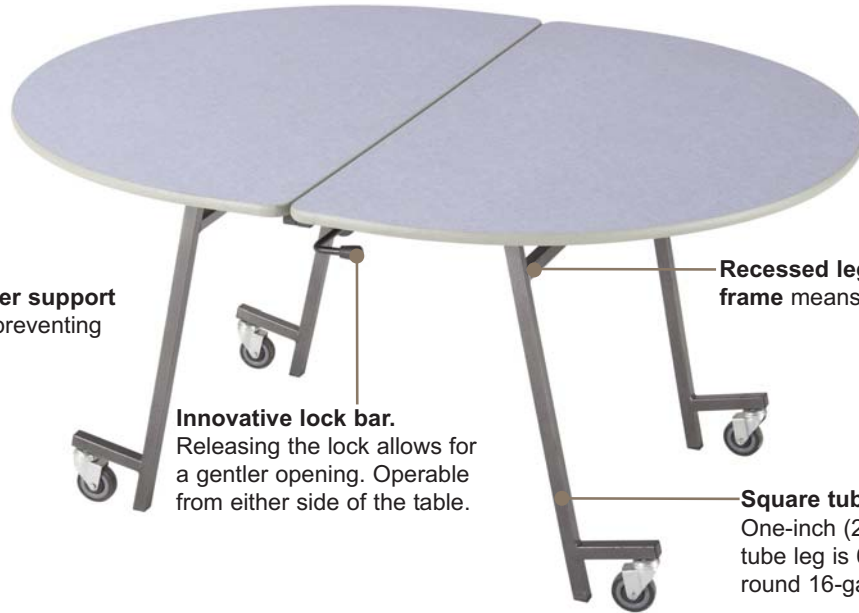

Top mounted wheel locks secure units into place. Won't damage floors or carpet.

Auditoriums: Set-up as bench units. Tops fold to give comfortable bench seating with backrests. Faster and quieter set-up than chairs — and less horseplay by students.

SICO Pacer Table Series

Your choice when you are looking for a table that comes in a variety of shapes to mix the layout of tables in your cafeteria or multi-purpose room.

- **Tops never touch the floor** whether in the use or stored position. SICO tables either are standing on their legs or on their wheels.
- **60% faster set-up** than conventional folding leg tables. The saving in labor alone can pay for SICO tables in a short period of time.