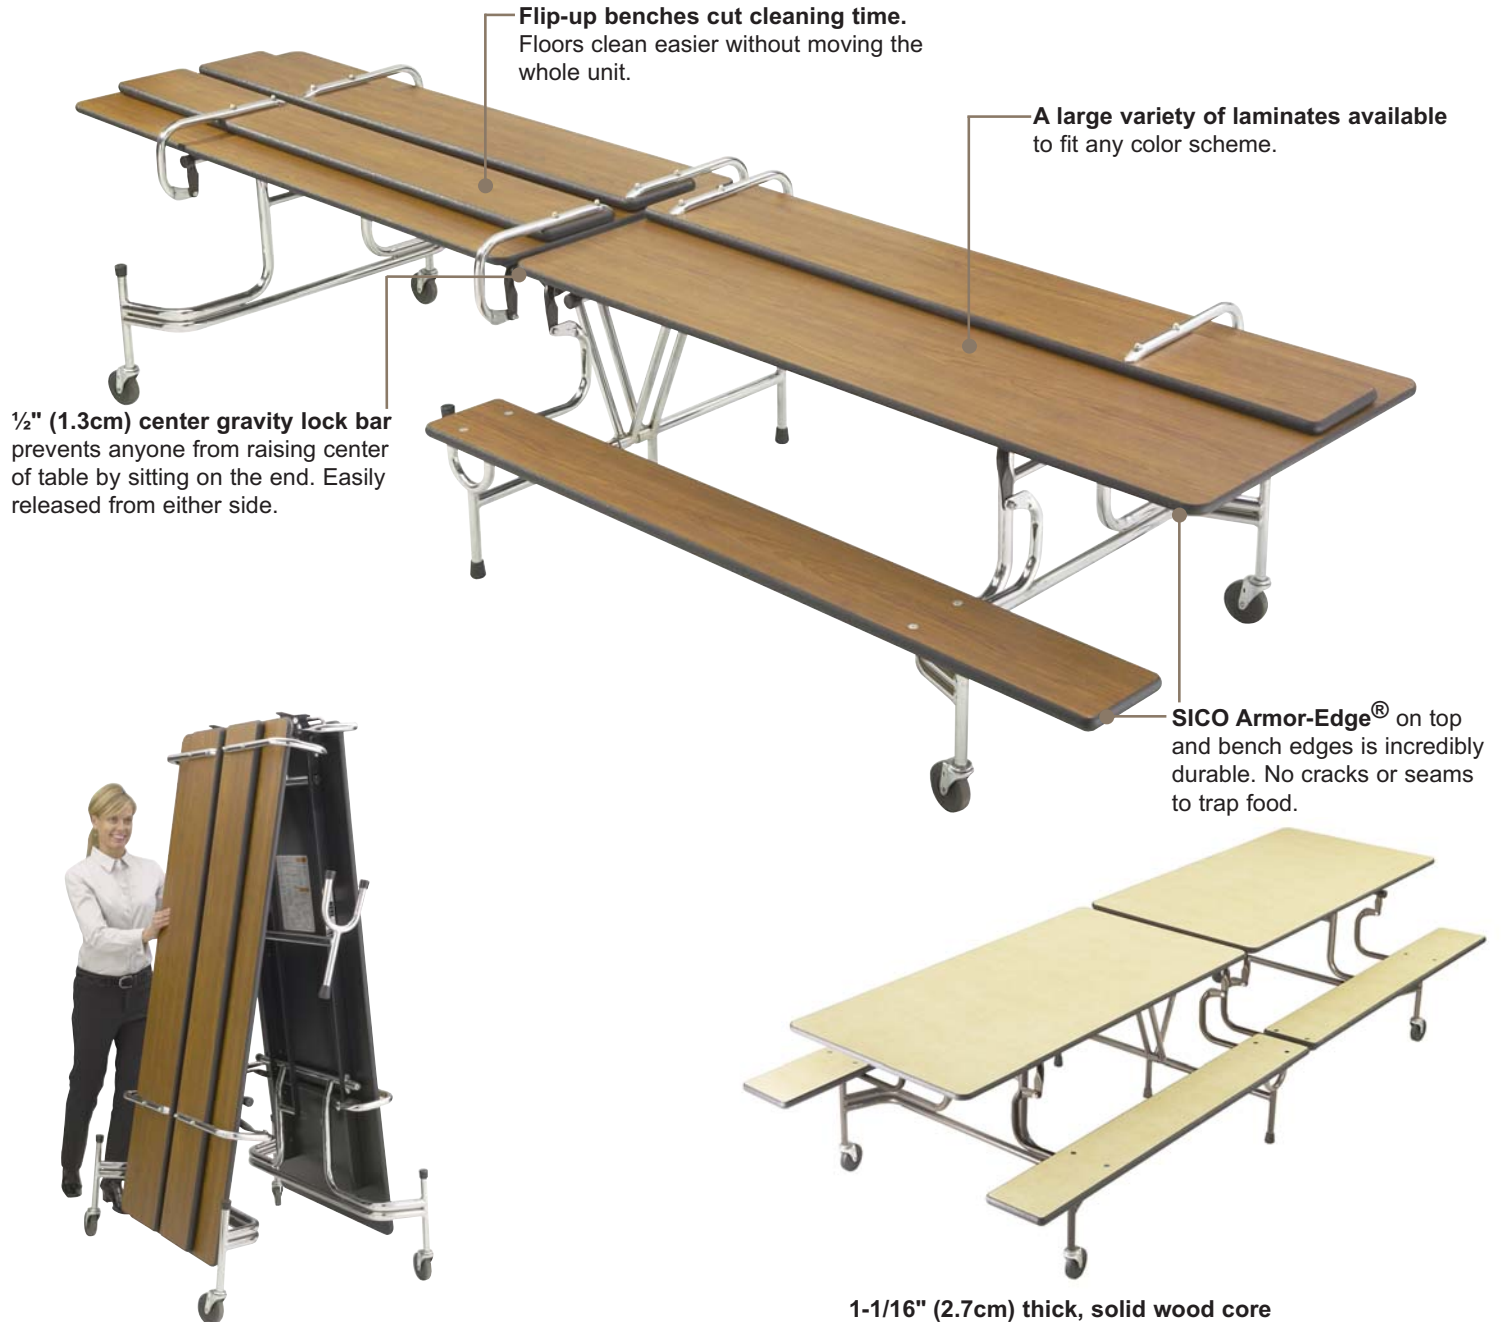

SICO TC-65, BY65 & LB mobile folding tables have been tested and are listed by **Underwriters Laboratories, Inc.** (except the 4-seat Associate model, which does not fold).

The Prepster:
 12' (366cm) table seats sixteen. Maximum seating for younger students. Allows 18" (46cm) table space per seat.

SICO Mobile Folding Table with Benches

Your choice of a table that maximizes space utilization both in use and in storage.

- **Reduce turns in food service areas.** A SICO BY-65 12' (3658mm) can seat up to 20 elementary age children, maximizing space use.
- **Bench tables** provide increased seating per square foot of floor space.
- **SICO BY-65's nest for compact storage.** Take up to 50% less space than most competitors' bench tables.

1/2" (1.3cm) center gravity lock bar prevents anyone from raising center of table by sitting on the end. Easily released from either side.

SICO Armor-Edge® on top and bench edges is incredibly durable. No cracks or seams to trap food.