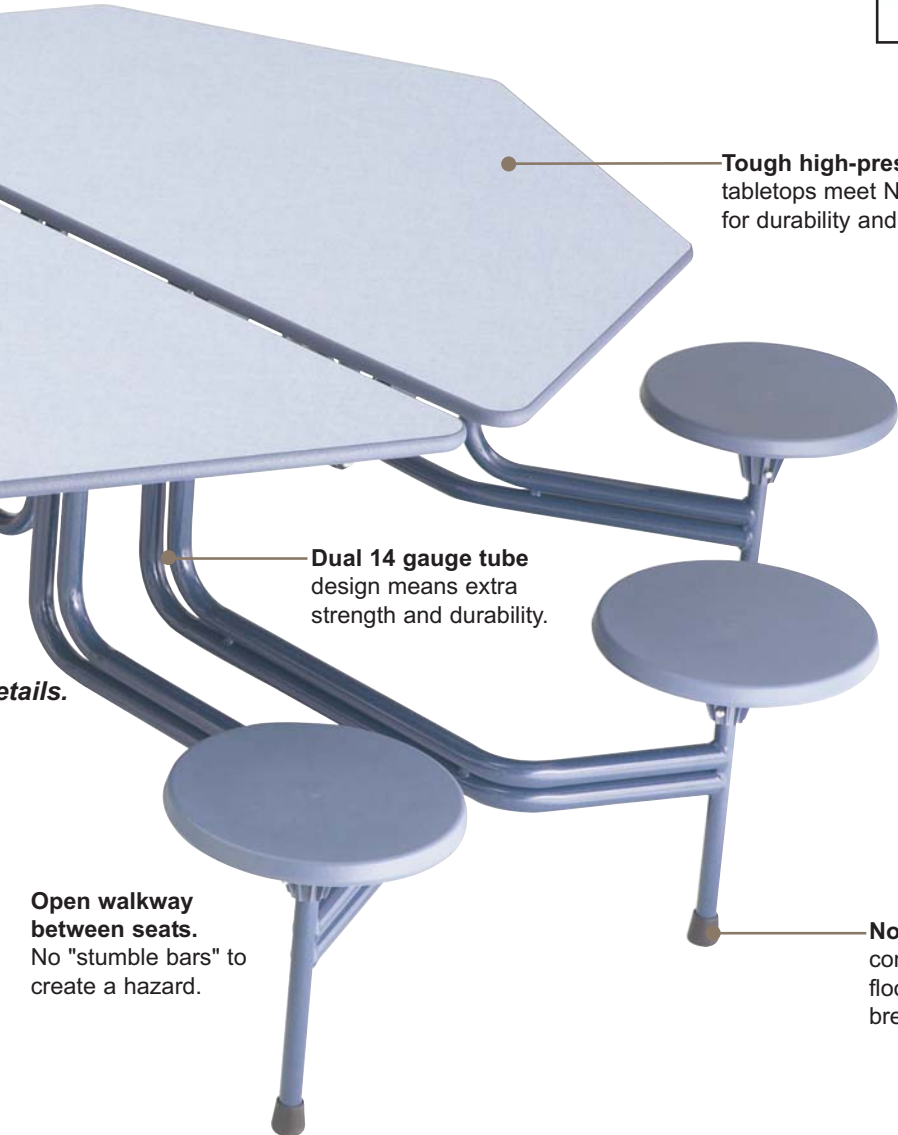

SICO Armor-Edge® is incredibly durable. No cracks or seams to trap food. Hermetically seals table core for sanitary purposes and moisture resistance for longer life.

Almost indestructible 13" (33cm) one-piece ABS seats keep their good looks through years of everyday use.

Tamper proof expansion rivets secure frame onto sturdy MDF (Medium Density Fiberboard) core. No screws to work loose.

Aircraft lock-nuts at all main pivot points remain tight and can't work loose.

Two 7 gauge vertical hinges won't trap food and provide additional strength and durability.

Features:

- **SICO table frames are 14-gauge structural steel.** One piece unitized frame construction does not rely on table top for strength. Frames are finished in black powder coat finish designed to take hard everyday use and still look good.
- **Create a dramatic new look for your cafeteria!** See back page for attractive new color combinations for tops, edges, legs, and seats.

Tough high-pressure laminate tabletops meet NEMA specifications for durability and wearability.

Dual 14 gauge tube design means extra strength and durability.

1/2" (1.3cm) center gravity lock bar prevents anyone from raising center of table by sitting on the end. Easily released from either side.