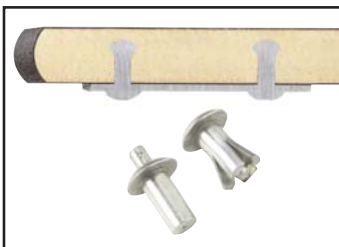

SICO Table

- **Superior quality materials** and efficient design mean easier handling and longer life.
- **Operating instructions and serial #s** are attached to every table for convenience and easy identification.

SICO Armor-Edge® is incredibly durable. No cracks or seams to trap food. Hermetically seals table core for sanitary purposes and moisture resistance for longer life.

Almost indestructible 13" (33cm) one-piece ABS seats keep their good looks through years of everyday use.

Tamper proof expansion rivets secure frame onto sturdy MDF (Medium Density Fiberboard) core. No screws to work loose.

Aircraft lock-nuts at all main pivot points remain tight and can't work loose.

Two 7 gauge vertical hinges won't trap food and provide additional strength and durability.