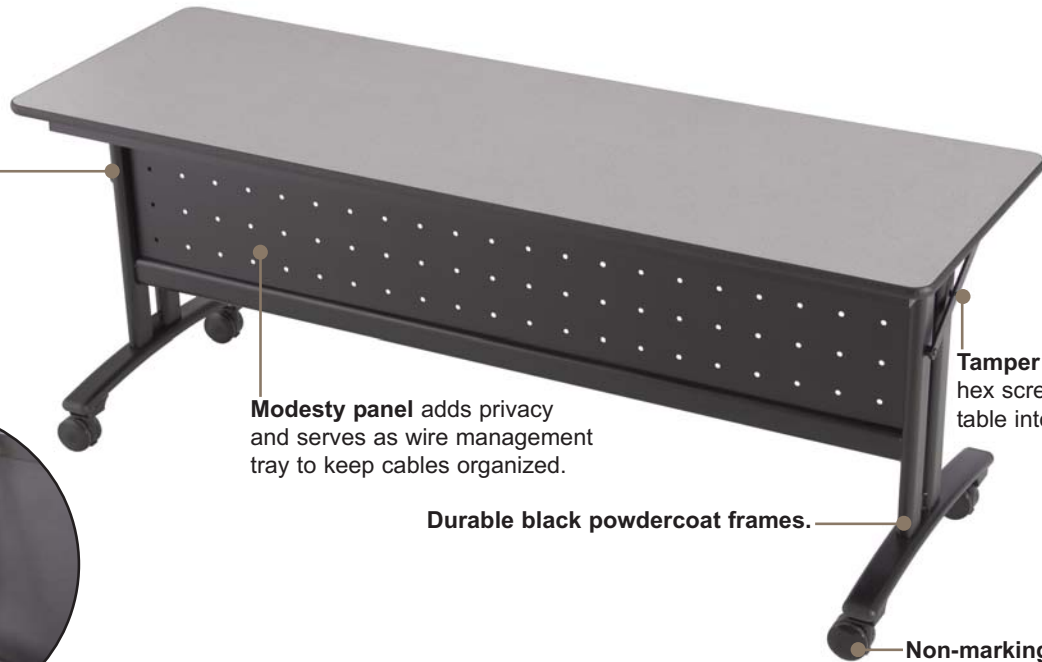

SICO MultiApp Mobile Folding Table

Your choice for multiple applications, such as boardroom, computer lab, conference hall, classroom, cafeteria, and ballroom. Set-up for food service, audio-visual equipment, displays, and much more.

- **Mobility:** Needs no caddy. One person can easily roll this table into service or storage.
- **Top edge choices** include SICO's practically indestructible Armor Edge® on 3/4" (1.9cm) MDF or 1-1/8" (2.9cm)MDF with genuine oak trim (rectangles only).
- **Optional: Wire management grommets.** A great computer station on wheels (COWs).

Offset leg structure allows plenty of leg room.

Modesty panel adds privacy and serves as wire management tray to keep cables organized.

Tamper resistant hex screw for locking table into open position.

Durable black powdercoat frames.

Non-marking casters roll easily over all surfaces.