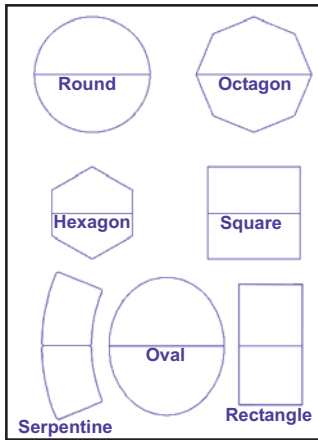

Wheels are off the floor in open position, and table rests on its legs. The wheels engage only in folded position.

Warranty: Lifetime warranty on welds and 15 years on other components.

Top shape	Top dimensions / seating capacity (Seating based on 18" actual chair width.)	Top heights	Storage dimensions single unit L"xW"	Weight
Pacer Hexagon	48" (122cm) - Seats 6	27"(69cm), 29" (74cm)	48"Lx17-1/2"W (122cm x 44cm)	95 lbs / 43kg
Pacer Square	48" (122cm) - Seats 6	27"(69cm), 29" (74cm)	48"Lx17-1/2"W (122cm x 44cm)	95 lbs / 43kg
Pacer Octagon	60" (152cm) - Seats 8	27"(69cm), 29" (74cm), 32" (81cm): ADA	60"Lx17-1/2"W (152cm x 44cm)	115 lbs / 52kg
Pacer Round	48" (122 cm) - Seats 4-6	27"(69cm), 29" (74cm)	48"Lx17-1/2"W (122cm x 44cm)	95 lbs / 43kg
Pacer Round	60" (152cm) - Seats 8-10	27"(69cm), 29" (74cm), 32" (81cm): ADA	60"Lx17-1/2"W (152cm x 44cm)	115 lbs / 52kg
Pacer Round	66" (168cm) - Seats 8-10	29" (74cm)	66"x17-1/2"W (168cm x 44cm)	132 lbs / 60kg
Pacer Round	72" (183cm) - Seats 10-12	27"(69cm), 29" (74cm), 32" (81cm): ADA	72"Lx17-1/2"W (183cm x 44cm)	156 lbs / 71kg
Pacer Oval	60"x66" (152cm x 168 cm) - Seats 8-10	27"(69cm), 29" (74cm)	60"Lx17-1/2"W (152cm x 44cm)	132 lbs / 60kg
Pacer Oval	48"x60" (122cm x 152cm) - Seats 6 - 8	27"(69cm), 29" (74cm)	60"Lx17-1/2"W (152cm x 44cm)	128 lbs / 58kg
Pacer Oval	60"x72" (152cm x 183cm) - Seats 8-10	27"(69cm), 29" (74cm), 32" (81cm): ADA	60"Lx17-1/2"W (152cm x 44cm)	132 lbs / 60kg
Pacer Rectangle	4'Lx30" (122cm x 76cm) - Seats 4	27"(69cm), 29" (74cm)	30"Lx17-1/2"W (76cm x 44cm)	75 lbs / 34kg
Pacer Rectangle	5'Lx30" (152cm x 76cm) - Seats 4	27"(69cm), 29" (74cm)	30"Lx17-1/2"W (76cm x 44cm)	85 lbs / 39kg
Pacer Rectangle	6'Lx24"W (183cm x 61cm) - Seats 3	27"(69cm), 29" (74cm)	24"Lx17-1/2"W (61cm x 44cm)	78 lbs / 35kg
Pacer Rectangle	6'Lx30"W (183cm x 76cm) - Seats 6	27"(69cm), 29" (74cm)	30"Lx17-1/2"W (76cm x 44cm)	93 lbs / 42kg
Pacer Rectangle	8'Lx24"W (244cm x 61cm) - Seats 4	27"(69cm), 29" (74cm)	24"Lx17-1/2"W (61cm x 44cm)	90 lbs / 41kg
Pacer Rectangle	8'Lx30"W (244cm x 76cm) - Seats 8	27"(69cm), 29" (74cm), 32" (81cm): ADA	30"Lx17-1/2"W (76cm x 44cm)	128 lbs / 58kg
Pacer Serpentine	8'Lx30"W (244cm x 76cm) Seats 4	29" (74cm)	30"Lx17-1/2"W (76cm x 44cm)	100 lbs / 45kg