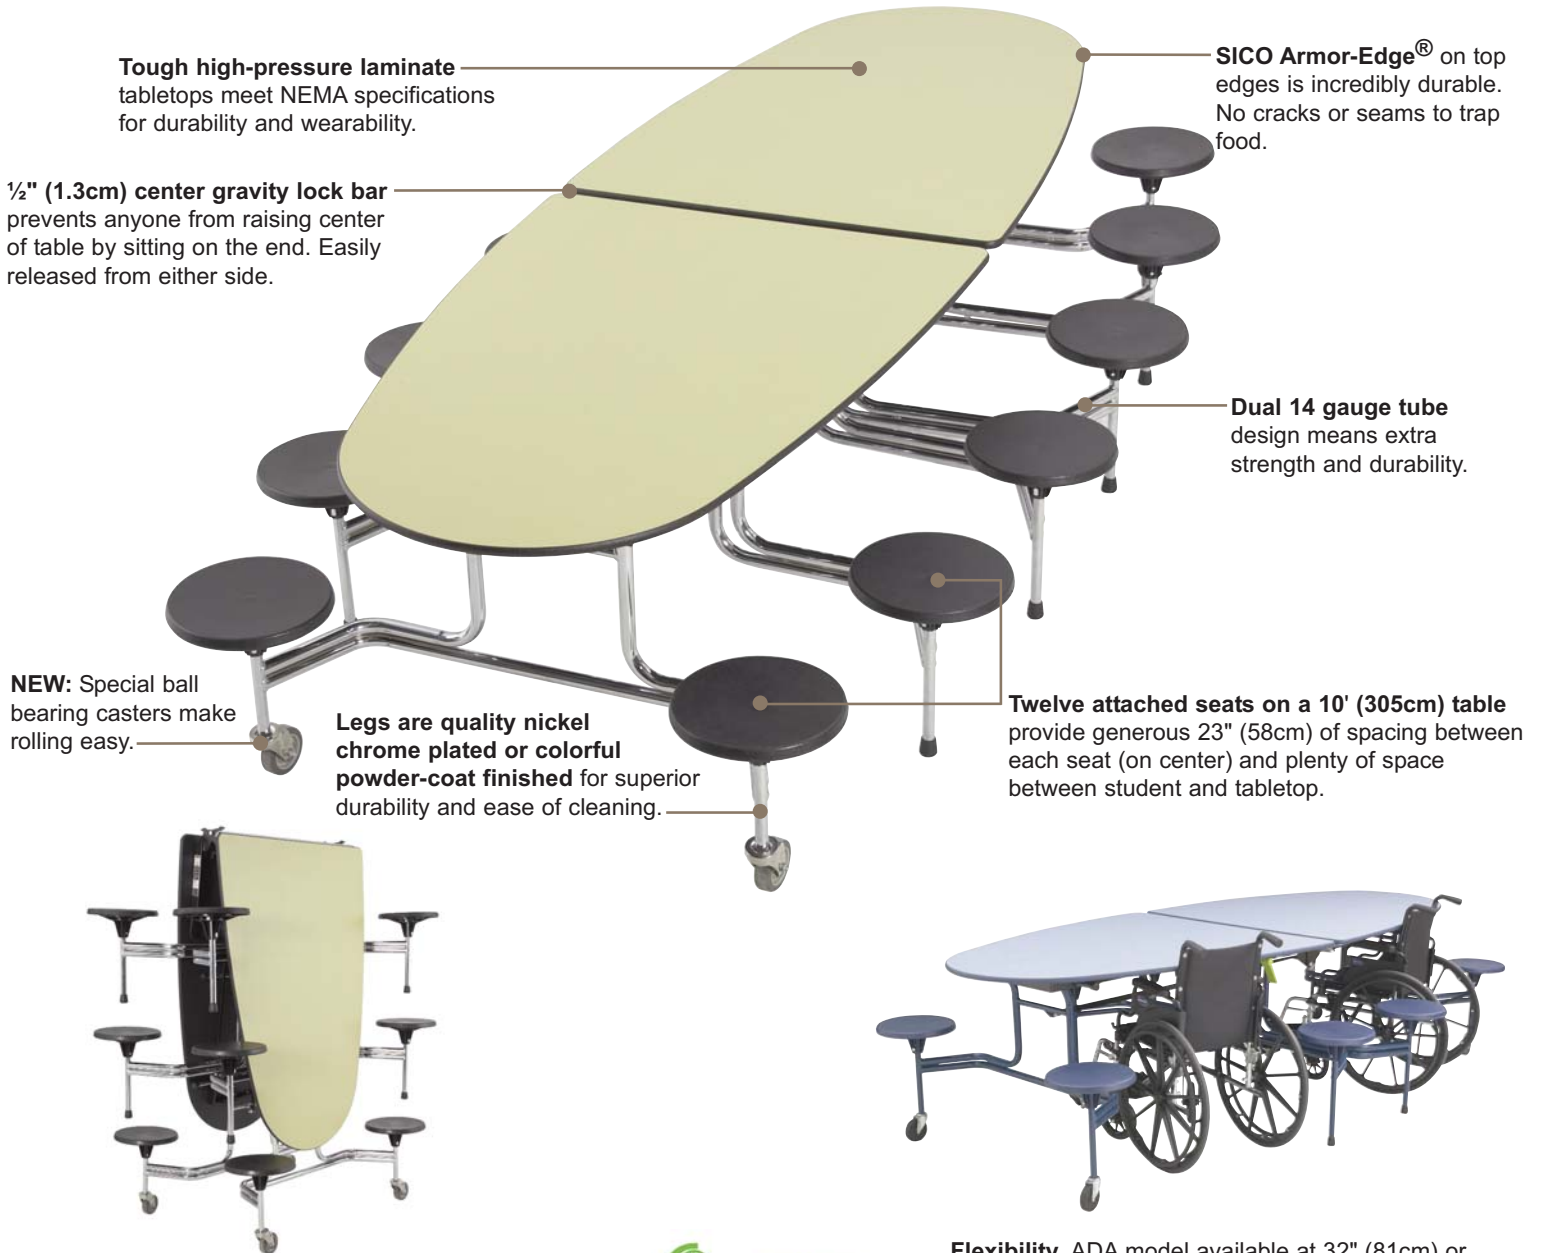

MOBILE FOLDING TABLES

CHOICES

The Next Generation in The New SICO UNDER

This new low storage height design features a one-piece tabletop that remains in the horizontal position. The stools or benches conveniently fold up under the table for easy cleaning, transport, and compact storage.

SICO Armor-Edge® on top and bench edges is incredibly durable. No cracks or seams to trap food.

Non-marking 4" wheels provide smooth, easy transport.

Quick set-up and storage. Folds and rolls with a low profile for easy operation and storage.

All stool Graduates provide a minimum of 26" (66cm) between seats (on center) for comfort of children or adults.

Top shape	Top dimensions/seating capacity	Top heights	Storage dimensions single unit L"xW"	Weight
Graduate Oval	54"x60" (137cm x 152cm), 8 stools or 4 benches	24" (61cm), 27" (69cm), 29" (74cm)	80"Lx34-1/2"W (203cm x 88cm)	181 lbs. (82kg)
Graduate Oval	ADA 54"x60" (137cm x 152cm), 6 seats & 2 wheelchairs	29" (74cm), 32" (81cm)	80"Lx34-1/2"W (203cm x 88cm)	181 lbs. (82kg)
Graduate Octagon	60" (152cm), 8 seats	24" (61cm), 27" (69cm), 29" (74cm)	80"Lx34-1/2"W (203cm x 88cm)	181 lbs. (82kg)
Graduate Octagon	ADA 60" (152cm), 6 seats & 2 wheelchairs	29" (74cm), 32" (81cm)	80"Lx34-1/2"W (203cm x 88cm)	181 lbs. (82kg)
Bench kit (2 benches)	3 students per bench - 4 benches per table (Oval model only)			70 lbs. (32kg)

SICO Communicator Mobile Folding Table

Your choice of a unique elliptical shape that allows eye-to-eye contact and interaction similar to the Graduate with the bonus of additional seating capacity.

- **Large capacity** 42" x 10' (119cm x 305cm) top provides adequate spacing for 12 standard size lunch trays. Increased seating capacity is up to 15% - 20% over separate tables and chairs.
- **Unique Elliptical shape** allows eye-to eye contact between all users, reducing noise levels and promoting quieter interaction.
- **Space Efficiency.** Fewer tables are needed to seat many students, saving cost and space.